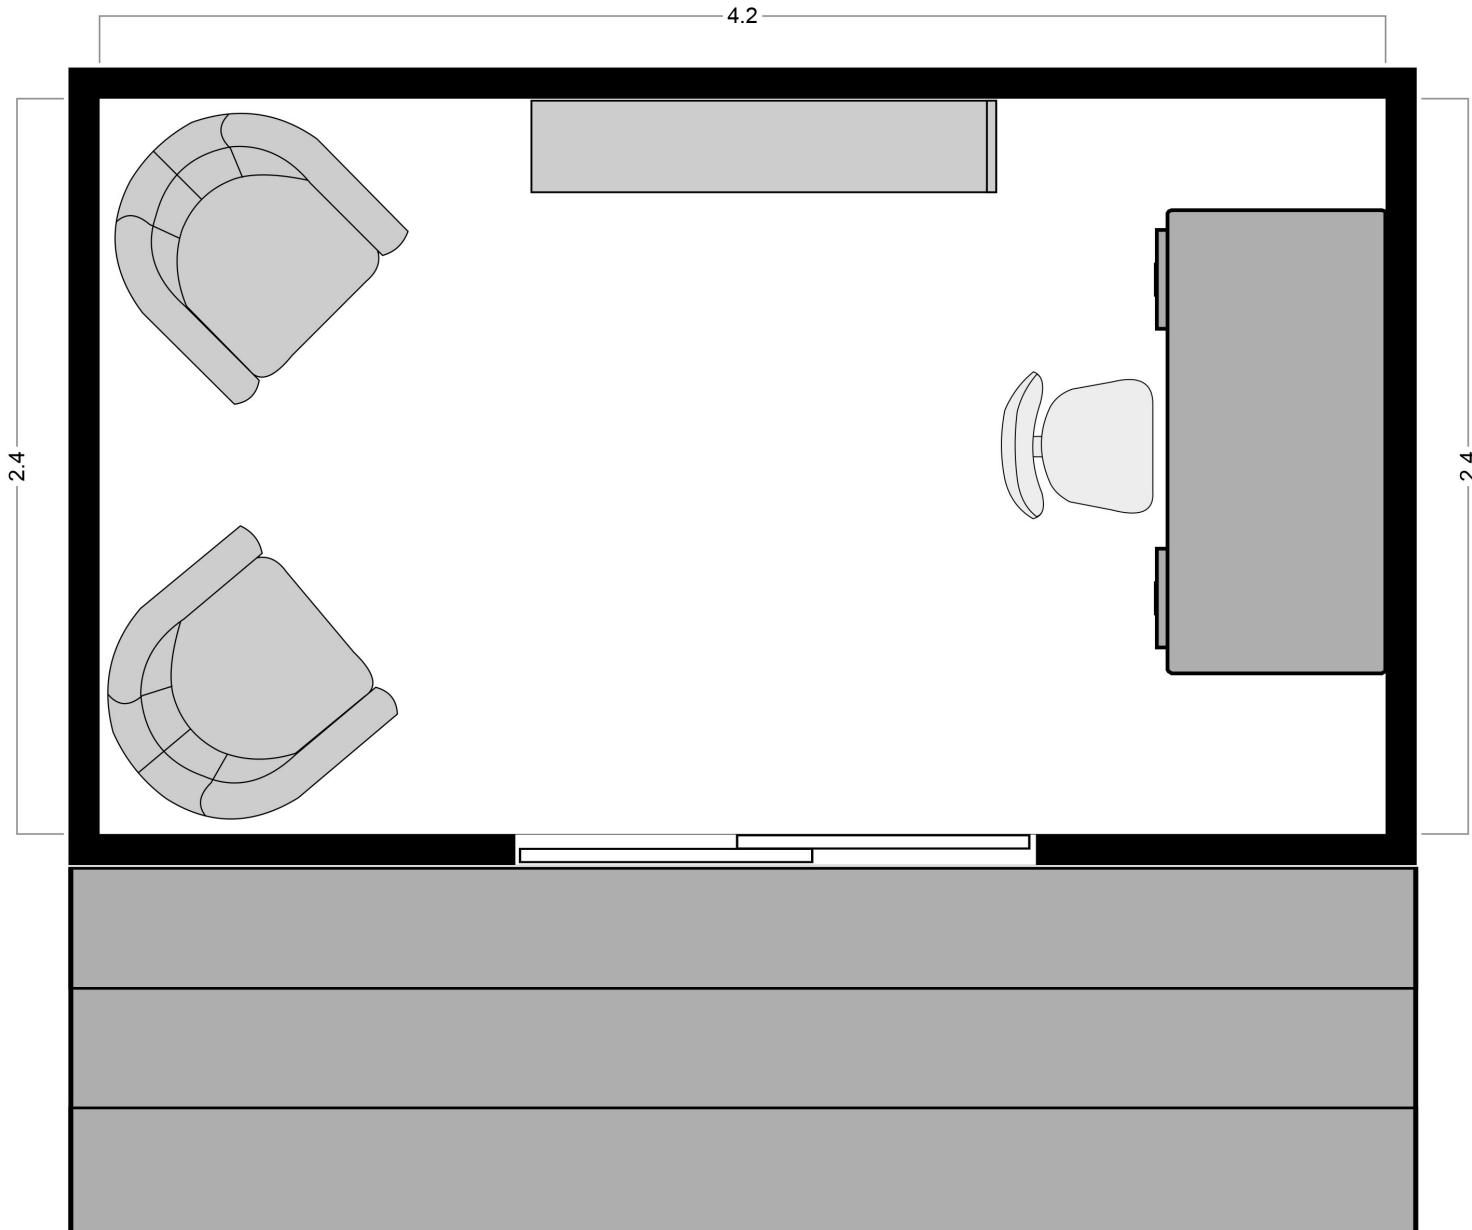

LIL
GROUP

Medium Cabin - 4.2 x 2.4m
as office

LIL
GROUP

Medium Cabin - 4.2 x 2.4m
2 double beds and drawers

LIL
GROUP

Medium Cabin - 4.2 x 2.4m
1 double bed and drawers