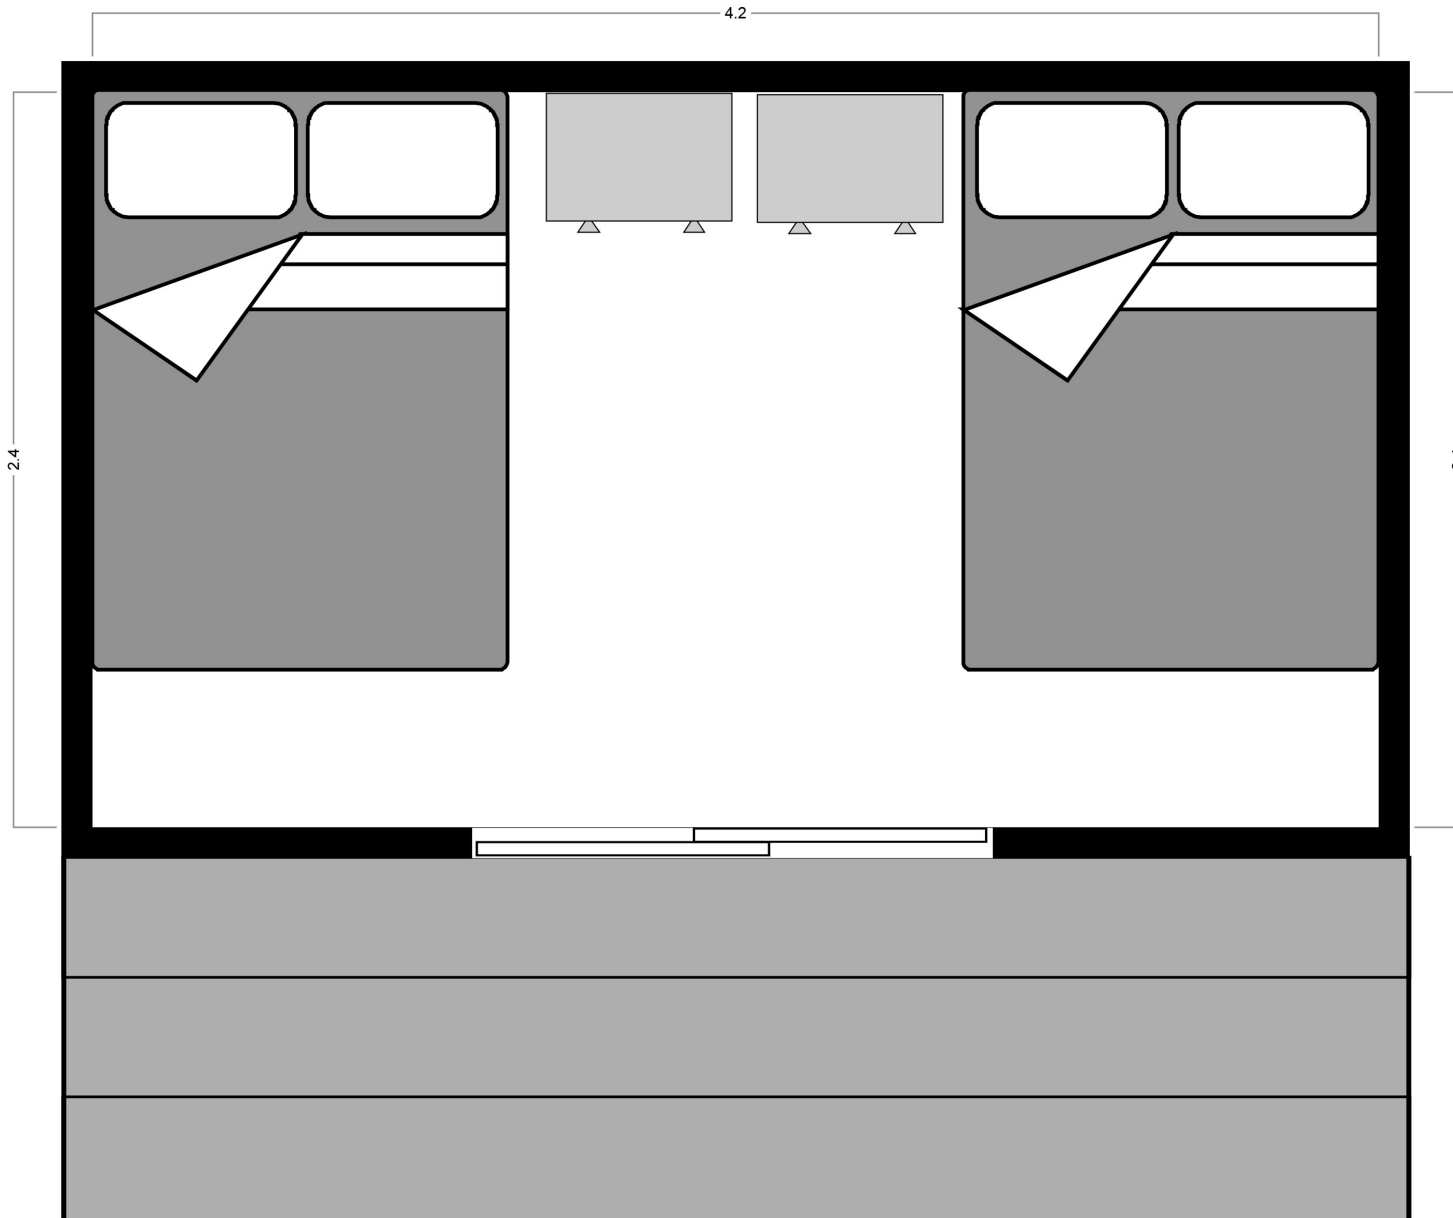

LIL
GROUP

Medium Cabin - 4.2 x 2.4m
as office

LIL
GROUP

Medium Cabin - 4.2 x 2.4m
2 double beds and drawers

LIL
GROUP

Medium Cabin - 4.2 x 2.4m
1 double bed and drawers