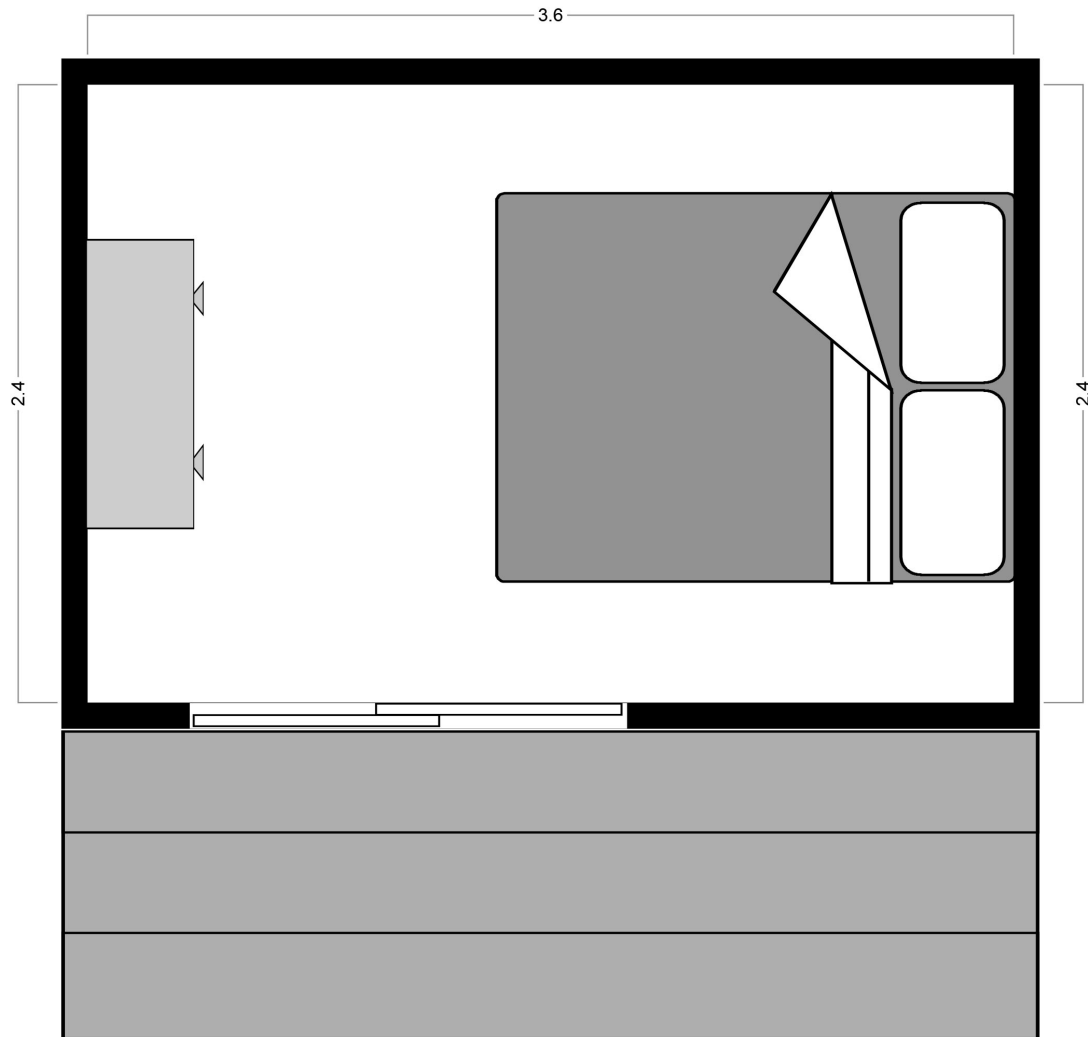

LIL
GROUP

Small Cabin - 3.6 x 2.4m
as office

LIL
GROUP

Small Cabin - 3.6 x 2.4m
1 double bed and drawers

LIL
GROUP

Small Cabin - 3.6 x 2.4m
as office