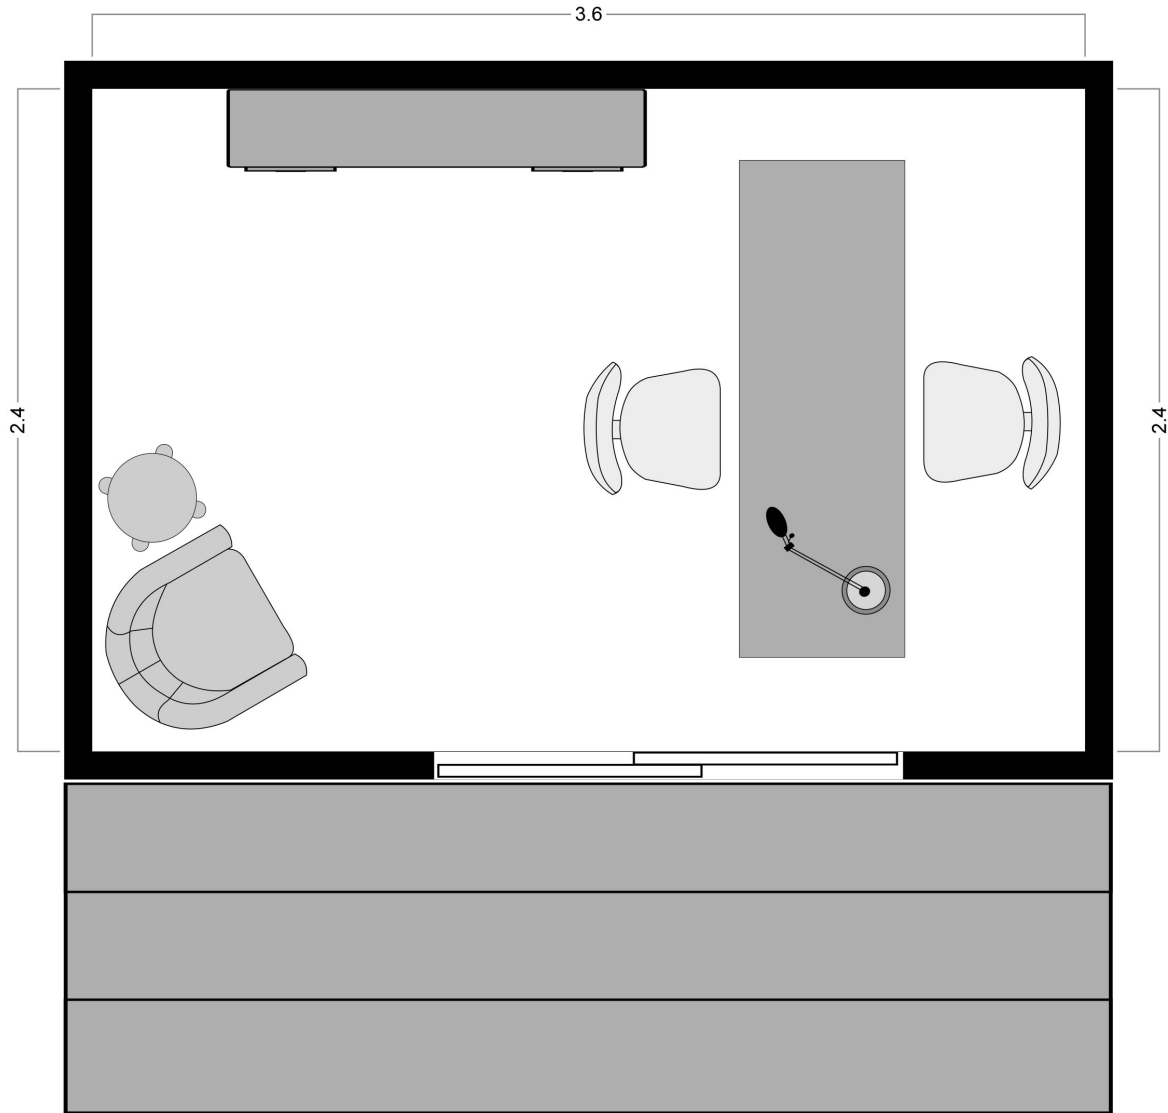

LIL
GROUP

Small Cabin - 3.6 x 2.4m
as office

LIL
GROUP

Small Cabin - 3.6 x 2.4m
1 double bed and drawers

LIL
GROUP

Small Cabin - 3.6 x 2.4m
as office